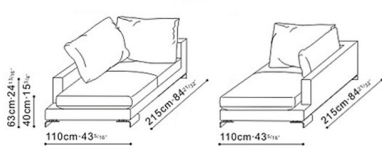

Four-Seat Sofa

C0150013/14

Small Sofa Section

C0150005/06

Large Sofa Section

C0150012.

Corner Section

C0150007/08

Large Chaise Section

C0150015/16

Small Chaise Section

C8150004

Large Cushion

C8150005

Small Cushion

C0750009

Narrow Side Table

C0750011

Deep Side Table

Three & Four-Seat Lazy Time Sofas can be supplied with a "split" frame to allow access. This must be specified at point of ordering.

Lazy Time Leg Option:

Standard (Stock)