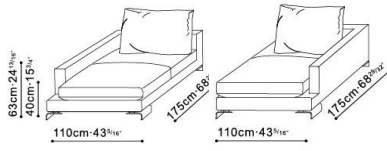

Four-Seat Sofa

C0150013/14

Small Sofa Section

C0150005/06

Large Sofa Section

C0150012

Corner Section

C0150007/08

Large Chaise Section

C0150015/16

Small Chaise Section

C8150004

Large Cushion

C8150005

Small Cushion

C0750009

Narrow Side Table

C0750011

Deep Side Table

Three & Four-Seat Lazy Time Sofas can be supplied with a "split" frame to allow access. This must be specified at point of ordering.

Lazy Time Leg Option:

Standard (Stock)