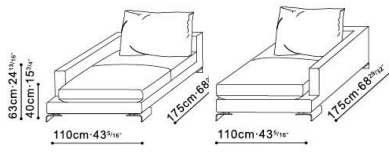

Four-Seat Sofa

C0150013/14

Small Sofa Section

C0150005/06

Large Sofa Section

C0150012

Corner Section

C0150007/08

Large Chaise Section

C0150015/16

Small Chaise Section

C8150004

Large Cushion

C8150005

Small Cushion

C0750009

Narrow Side Table

C0750011

Deep Side Table

Three & Four-Seat Lazy Time Sofas can be supplied with a "split" frame to allow access. This must be specified at point of ordering.

Lazy Time Leg Option:

Standard (Stock)