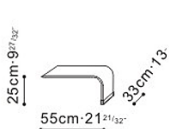

Four-Seat Sofa

C0150013/14

Small Sofa Section

C0150005/06

Large Sofa Section

C0150012

Corner Section

C0150007/08

Large Chaise Section

C0150015/16

Small Chaise Section

C8150004

Large Cushion

C8150005

Small Cushion

C0750009

Narrow Side Table

C0750011

Deep Side Table

Three & Four-Seat Lazy Time Sofas can be supplied with a "split" frame to allow access. This must be specified at point of ordering.

Lazy Time Leg Option:

Standard (Stock)