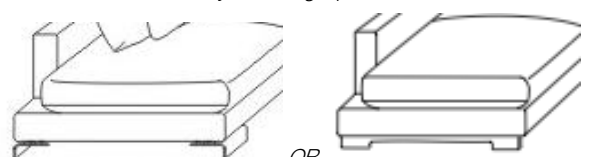

Large Chaise Section

C0150015/16

Small Chaise Section

C8150004

Large Cushion

C8150005

Small Cushion

C0750009

Narrow Side Table

C0750011

Deep Side Table

Three & Four-Seat Lazy Time Sofas can be supplied with a "split" frame to allow access. This must be specified at point of ordering.

Lazy Time Leg Option:

Standard (Stock)