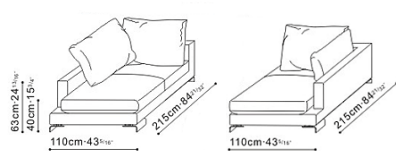

Four-Seat Sofa

C0150013/14

Small Sofa Section

C0150005/06

Large Sofa Section

C0150012

Corner Section

C0150007/08

Large Chaise Section

C0150015/16

Small Chaise Section

C8150004

Large Cushion

C8150005

Small Cushion

C0750009

Narrow Side Table

C0750011

Deep Side Table

Three & Four-Seat Lazy Time Sofas can be supplied with a "split" frame to allow access. This must be specified at point of ordering.

Lazy Time Leg Option:

Standard (Stock)