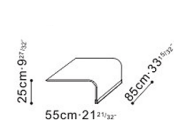

Four-Seat Sofa

C0150013/14

Small Sofa Section

C0150005/06

Large Sofa Section

C0150012

Corner Section

C0150007/08

Large Chaise Section

C0150015/16

Small Chaise Section

C8150004

Large Cushion

C8150005

Small Cushion

C0750009

Narrow Side Table

C0750011

Deep Side Table

Three & Four-Seat Lazy Time Sofas can be supplied with a "split" frame to allow access. This must be specified at point of ordering.

Lazy Time Leg Option:

Standard (Stock)