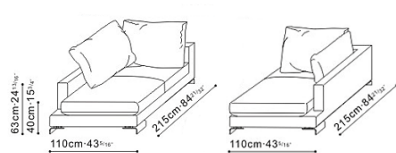

Four-Seat Sofa

C0150013/14

Small Sofa Section

C0150005/06

Large Sofa Section

C0150012

Corner Section

C0150007/08

Large Chaise Section

C0150015/16

Small Chaise Section

C8150004

Large Cushion

C8150005

Small Cushion

C0750009

Narrow Side Table

C0750011

Deep Side Table

Three & Four-Seat Lazy Time Sofas can be supplied with a "split" frame to allow access. This must be specified at point of ordering.

Lazy Time Leg Option:

Standard (Stock)