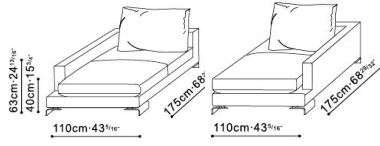

Four-Seat Sofa

C0150013/14

Small Sofa Section

C0150005/06

Large Sofa Section

C0150012.

Corner Section

C0150007/08

Large Chaise Section

C0150015/16

Small Chaise Section

C8150004

Large Cushion

C8150005

Small Cushion

C0750009

Narrow Side Table

C0750011

Deep Side Table

Three & Four-Seat Lazy Time Sofas can be supplied with a "split" frame to allow access. This must be specified at point of ordering.

Lazy Time Leg Option:

Standard (Stock)