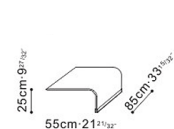

Four-Seat Sofa

C0150013/14

Small Sofa Section

C0150005/06

Large Sofa Section

C0150012

Corner Section

C0150007/08

Large Chaise Section

C0150015/16

Small Chaise Section

C8150004

Large Cushion

C8150005

Small Cushion

C0750009

Narrow Side Table

C0750011

Deep Side Table

Three & Four-Seat Lazy Time Sofas can be supplied with a "split" frame to allow access. This must be specified at point of ordering.

Lazy Time Leg Option:

Standard (Stock)