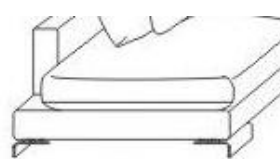

Large Chaise Section

C0150015/16

Small Chaise Section

C8150004

Large Cushion

C8150005

Small Cushion

C0750009

Narrow Side Table

C0750011

Deep Side Table

Three & Four-Seat Lazy Time Sofas can be supplied with a "split" frame to allow access. This must be specified at point of ordering.

Lazy Time Leg Option:

Standard (Stock)