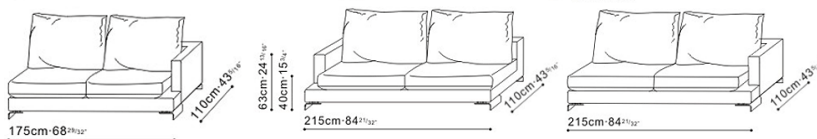

VILA-23  
Granite

C0150010

Armchair

C0150002

Two-Seat Sofa

C0150003

Three-Seat Sofa

C0150004

Four-Seat Sofa

C0150013/14

Small Sofa Section

C0150005/06

Large Sofa Section

C0150012

Corner Section

C0150007/08

Large Chaise Section

C0150015/16

Small Chaise Section

C8150004

Large Cushion

C8150005

Small Cushion

C0750009

Narrow Side Table

C0750011

Deep Side Table

Three & Four-Seat Lazy Time Sofas can be supplied with a "split" frame to allow access. This must be specified at point of ordering.

Lazy Time Leg Option:

Standard (Stock)