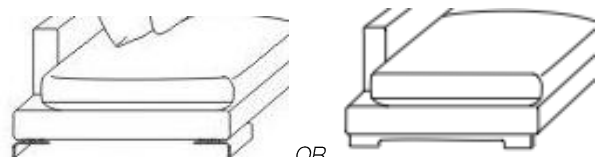

Large Chaise Section

C0150015/16

Small Chaise Section

C8150004

Large Cushion

C8150005

Small Cushion

C0750009

Narrow Side Table

C0750011

Deep Side Table

Three & Four-Seat Lazy Time Sofas can be supplied with a "split" frame to allow access. This must be specified at point of ordering.

Lazy Time Leg Option:

Standard (Stock)