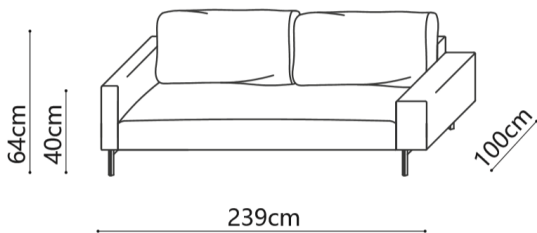

## LOLA SOFA BED

For Orders and enquiries, please contact: **020 7372 9887** or [sales@camerich.co.uk](mailto:sales@camerich.co.uk)