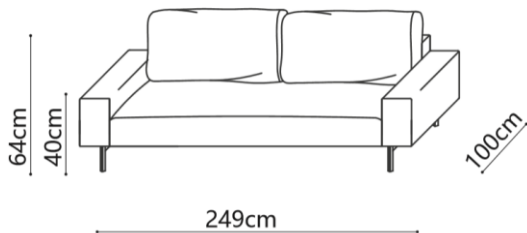

## LOLA SOFA BED

For Orders and enquiries, please contact: **020 7372 9887** or [sales@camerich.co.uk](mailto:sales@camerich.co.uk)