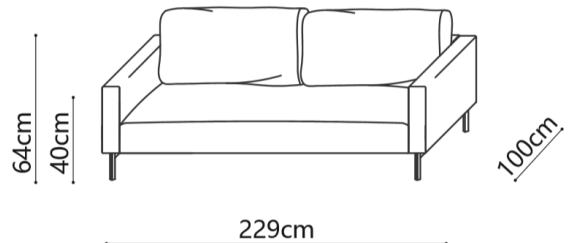

## LOLA SOFA BED

For Orders and enquiries, please contact: **020 7372 9887** or [sales@camerich.co.uk](mailto:sales@camerich.co.uk)