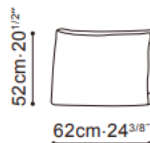

120 x 100cm Ottoman

C01C0139

162 x 100cm Ottoman

C01C0140

182 x 100cm Ottoman

C01C0141/42

Low Armrest Left/Right

C01C0143/44

Tall Armrest Left / Right

C8150045/46

Marble Armrest Left / Right

C815C0106

Leather bolster

C07C0147

Freestanding Backrest

C81C0104