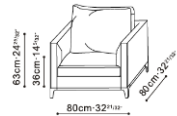

## CRESCENT

Stock Fabric:

VILA-54  
Barley

C0102101

Armchair

C0102119

Narrow 168cm Two-Seat Sofa

C0102102

Narrow Two-Seat Sofa

C0102103

Narrow Three-Seat Sofa

C0102104/05

Small Narrow Sofa Section

C0102106/07

Medium Narrow Sofa Section

C0102108/09

Large Narrow Sofa Section

C0102110/11

Small Narrow Chaise Section

C0102112/13

Medium Narrow Chaise Section

C0102117

Small Ottoman

C8102101