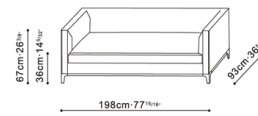

## CRESCENT

Stock Fabric:

VILA-54  
Barley

C0102101

Armchair

C0102119

Narrow 168cm Two-Seat Sofa

C0102102

Narrow Two-Seat Sofa

C0102103

Narrow Three-Seat Sofa

C0102104/05

Small Narrow Sofa Section

C0102106/07

Medium Narrow Sofa Section

C0102108/09

Large Narrow Sofa Section

C0102110/11

Small Narrow Chaise Section

C0102112/13

Medium Narrow Chaise Section

C0102117

Small Ottoman

C8102101