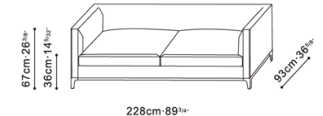

## CRESCENT

Stock Fabric:

VILA-54  
Barley

C0102101

Armchair

C0102119

Narrow 168cm Two-Seat Sofa

C0102102

Narrow Two-Seat Sofa

C0102103

Narrow Three-Seat Sofa

C0102104/05

Small Narrow Sofa Section

C0102106/07

Medium Narrow Sofa Section

C0102108/09

Large Narrow Sofa Section

C0102110/11

Small Narrow Chaise Section

C0102112/13

Medium Narrow Chaise Section

C0102117

Small Ottoman

C8102101