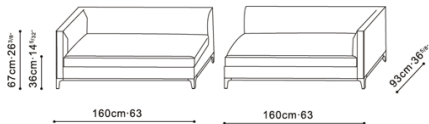

## CRESCENT

Stock Fabric:

VILA-54  
Barley

C0102101

Armchair

C0102119

Narrow 168cm Two-Seat Sofa

C0102102

Narrow Two-Seat Sofa

C0102103

Narrow Three-Seat Sofa

C0102104/05

Small Narrow Sofa Section

C0102106/07

Medium Narrow Sofa Section

C0102108/09

Large Narrow Sofa Section

C0102110/11

Small Narrow Chaise Section

C0102112/13

Medium Narrow Chaise Section

C0102117

Small Ottoman

C8102101