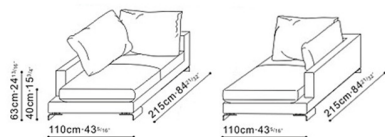

Four-Seat Sofa

C0150013/14

Small Sofa Section

C0150005/06

Large Sofa Section

C0150012.

Corner Section

C0150007/08

Large Chaise Section

C0150015/16

Small Chaise Section

C8150004

Large Cushion

C8150005

Small Cushion

C0750009

Narrow Side Table

C0750011

Deep Side Table

Three & Four-Seat Lazy Time Sofas can be supplied with a "split" frame to allow access. This must be specified at point of ordering.

Lazy Time Leg Option:

Standard (Stock)