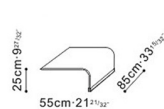

Four-Seat Sofa

C0150013/14

Small Sofa Section

C0150005/06

Large Sofa Section

C0150012.

Corner Section

C0150007/08

Large Chaise Section

C0150015/16

Small Chaise Section

C8150004

Large Cushion

C8150005

Small Cushion

C0750009

Narrow Side Table

C0750011

Deep Side Table

Three & Four-Seat Lazy Time Sofas can be supplied with a "split" frame to allow access. This must be specified at point of ordering.

Lazy Time Leg Option:

Standard (Stock)