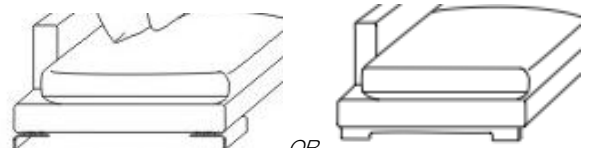

Four-Seat Sofa

C0150013/14

Small Sofa Section

C0150005/06

Large Sofa Section

C0150012.

Corner Section

C0150007/08

Large Chaise Section

C0150015/16

Small Chaise Section

C8150004

Large Cushion

C8150005

Small Cushion

C0750009

Narrow Side Table

C0750011

Deep Side Table

Three & Four-Seat Lazy Time Sofas can be supplied with a "split" frame to allow access. This must be specified at point of ordering.

Lazy Time Leg Option:

Standard (Stock)